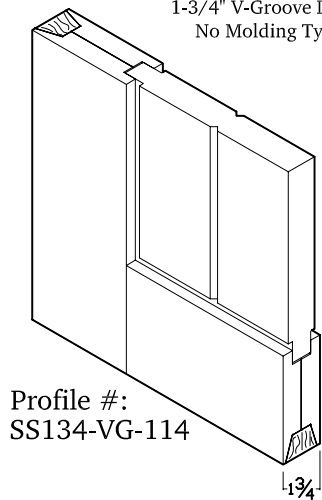

# V-GROOVE Series Standard Cross Sections Drawings

**\* Paint Grade, No Molding \***

1-3/4" V-Groove Doors  
No Molding Type

1-3/8" V-Groove Doors  
No Molding Type

1-3/4" V-Groove Doors  
20-Min Fire Door  
No Molding Type