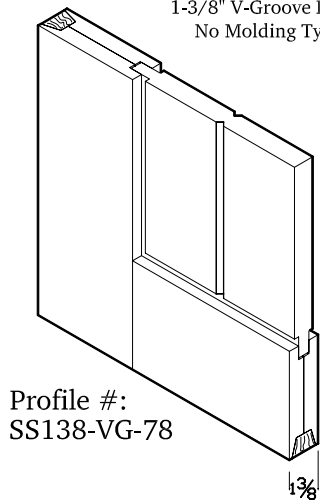

# V-GROOVE Series Standard Cross Sections Drawings

**\* Paint Grade, No Molding \***

1-3/4" V-Groove Doors  
No Molding Type

1-3/8" V-Groove Doors  
No Molding Type

1-3/4" V-Groove Doors  
20-Min Fire Door  
No Molding Type