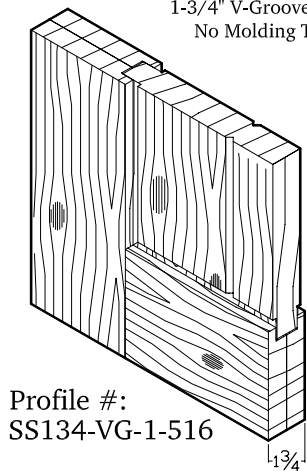

1-3/4" V-Groove Doors
20-Min Fire Door
No Molding Type

Profile #:
SS134-VG-114
20-Min FD

V-GROOVE Series Standard Cross Sections Drawings

* Stain Grade, Knotty Wood, No Molding *

1-3/4" V-Groove Doors
No Molding Type