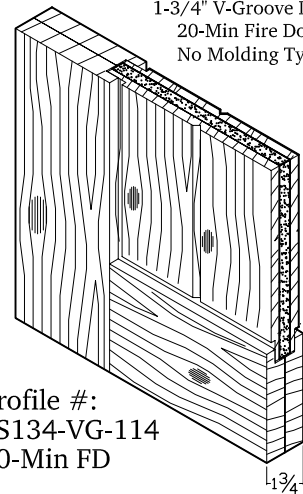

1-3/4" V-Groove Doors
20-Min Fire Door
No Molding Type

Profile #:
SS134-VG-114
20-Min FD