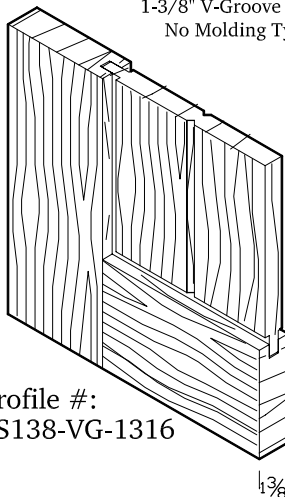

V-GROOVE Series Standard Cross Sections Drawings

* Stain Grade, Clear Wood, No Molding *

1-3/4" V-Groove Doors
No Molding Type

Profile #:
SS134-VG-1-516

1-3/8" V-Groove Doors
No Molding Type

Profile #:
SS138-VG-1316

1-3/4" V-Groove Doors
20-Min Fire Door
No Molding Type

Profile #:
SS134-VG-114
20-Min FD

V-GROOVE Series Standard Cross Sections Drawings

* Stain Grade, Knotty Wood, No Molding *

1-3/4" V-Groove Doors
No Molding Type