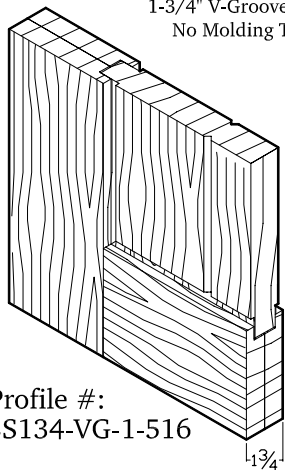

V-GROOVE Series Standard Cross Sections Drawings

* Stain Grade, Clear Wood, No Molding *

1-3/4" V-Groove Doors
No Molding Type

Profile #:
SS134-VG-1-516

1-3/8" V-Groove Doors
No Molding Type

Profile #:
SS138-VG-1316

1-3/4" V-Groove Doors
20-Min Fire Door
No Molding Type

Profile #:
SS134-VG-114
20-Min FD

V-GROOVE Series Standard Cross Sections Drawings

* Stain Grade, Knotty Wood, No Molding *

1-3/4" V-Groove Doors
No Molding Type