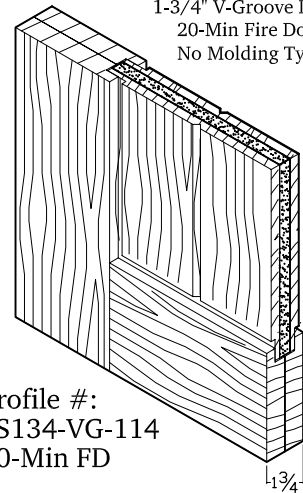

V-GROOVE Series Standard Cross Sections Drawings

* Stain Grade, Clear Wood, No Molding *

1-3/4" V-Groove Doors
No Molding Type

Profile #:
SS134-VG-1-516

1-3/8" V-Groove Doors
No Molding Type

Profile #:
SS138-VG-1316

1-3/4" V-Groove Doors
20-Min Fire Door
No Molding Type

Profile #:
SS134-VG-114
20-Min FD

V-GROOVE Series Standard Cross Sections Drawings

* Stain Grade, Knotty Wood, No Molding *

1-3/4" V-Groove Doors
No Molding Type