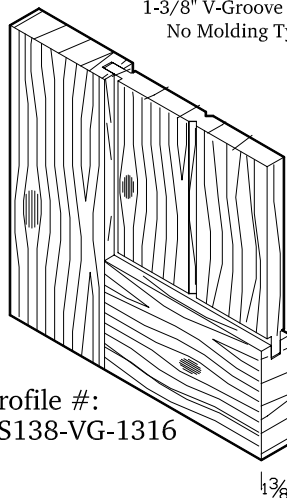

1-3/8" V-Groove Doors
No Molding Type

Profile #:
SS138-VG-1316