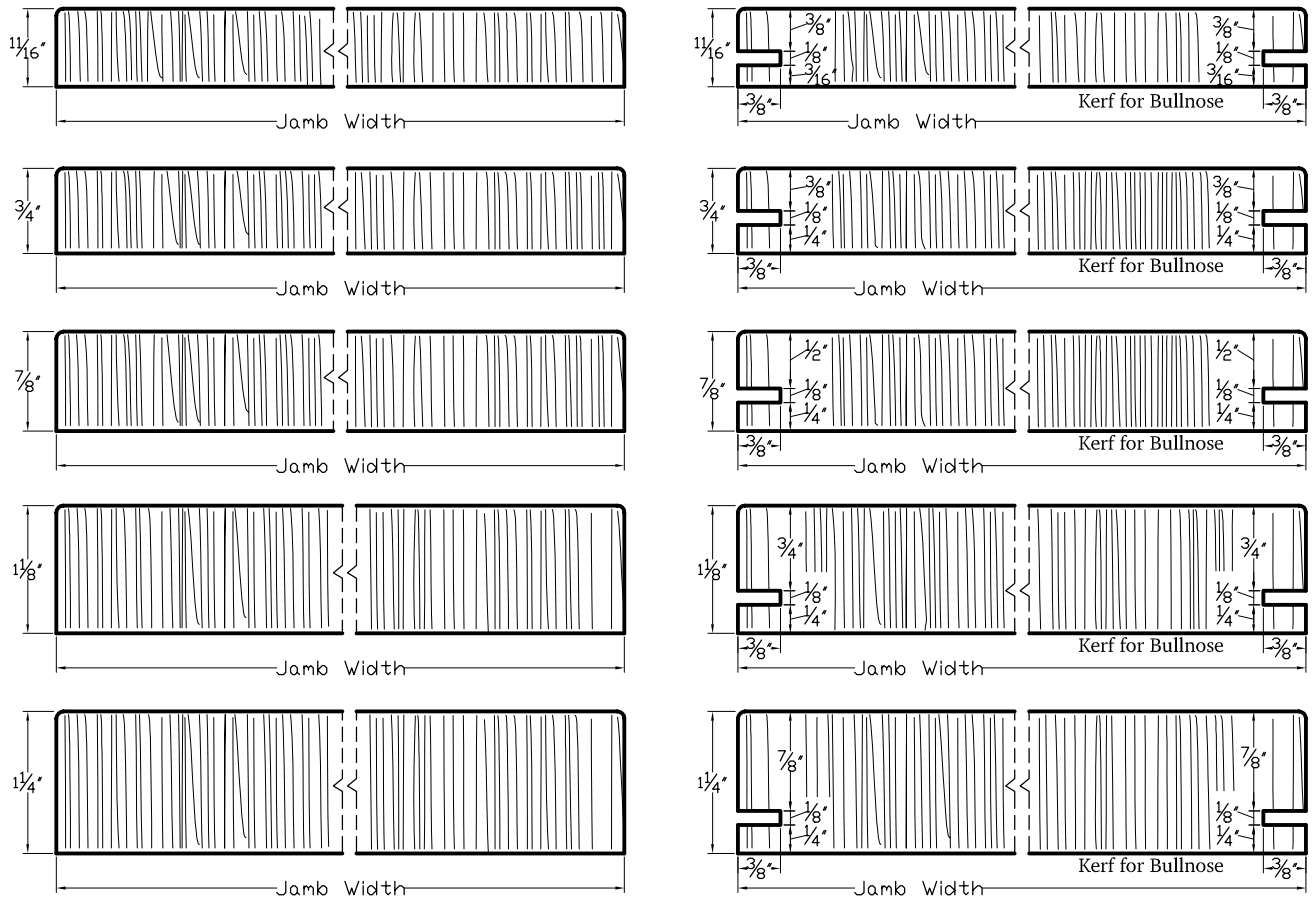

Interior Flat Jambs

(Kerf for Bullnose Available either 2-Sides or 1-Side)

Screen Rabbeted Jambs

(Kerf for Bullnose Available either 1-Side or 2-Sides)

Interior Stops

Standard Flat Stop
for 1-3/8" Door

Standard Flat Stop
for 1-3/4" Door

Standard Ogee Stop
for 1-3/4" Door

Optional Ogee Stop
for 1-3/4" Door