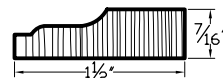

Interior Flat Jambs

(Kerf for Bullnose Available either 2-Sides or 1-Side)

Screen Rabbeted Jambs

(Kerf for Bullnose Available either 1-Side or 2-Sides)

Interior Stops

Standard Flat Stop
for 1-3/8" Door

Standard Flat Stop
for 1-3/4" Door