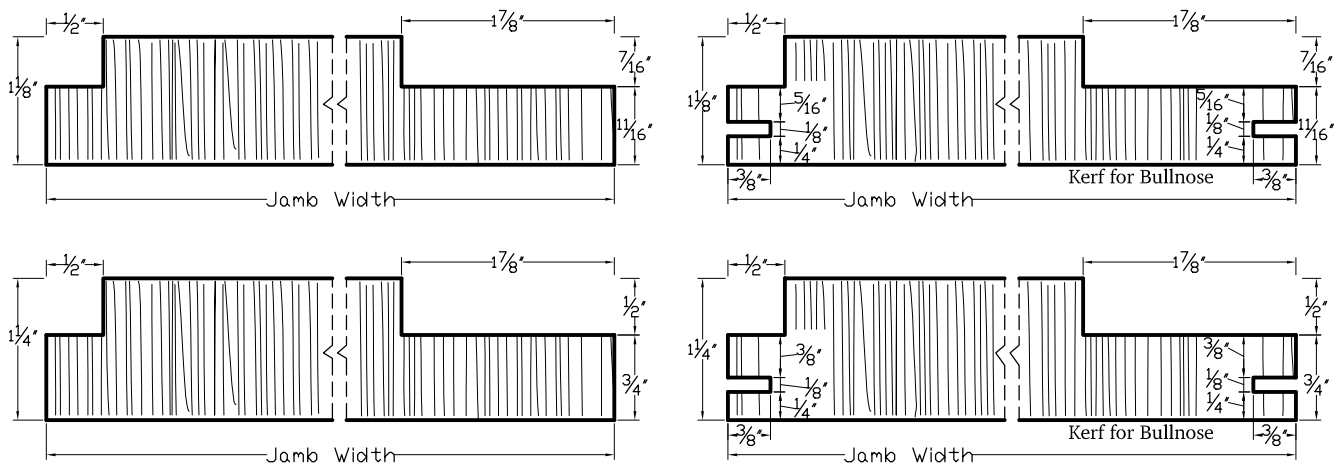

Interior Flat Jambs

(Kerf for Bullnose Available either 2-Sides or 1-Side)

Screen Rabbeted Jambs

(Kerf for Bullnose Available either 1-Side or 2-Sides)

Interior Stops

Standard Flat Stop
for 1-3/8" Door

Standard Flat Stop
for 1-3/4" Door

Standard Ogee Stop
for 1-3/4" Door

Optional Ogee Stop
for 1-3/4" Door