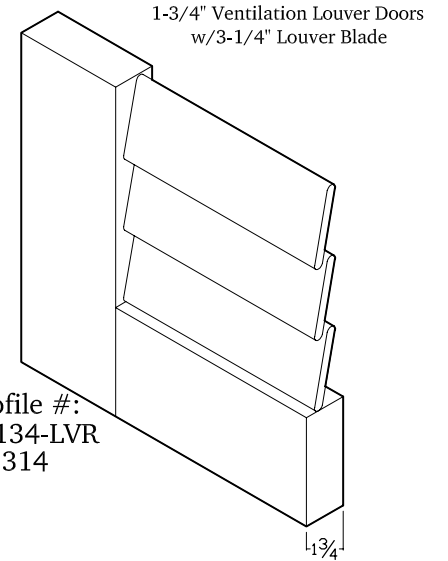

LOUVER Series Standard Cross Sections Drawings

* Ventilation Type, No Molding *

LOUVER Series Standard Cross Sections Drawings

* Privacy Type, No Molding *

1-3/4" Privacy Louver Doors
w/1-5/8" Louver Blade

Profile #:
SS134-LVR
(P)158

1-3/4" Privacy Louver Doors
w/2-1/4" Louver Blade

Profile #:
SS134-LVR
(P)214

1-3/4" Privacy Louver Doors
w/3-1/4" Louver Blade

Profile #:
SS134-LVR
(P)314

1-3/8" Privacy Louver Doors
w/1-5/8" Louver Blade

Profile #:
SS138-LVR
(P)158

1-3/8" Privacy Louver Doors
w/2-1/4" Louver Blade

Profile #:
SS138-LVR
(P)214

1-3/8" Privacy Louver Doors
w/3-1/4" Louver Blade

Profile #:
SS138-LVR
(P)314