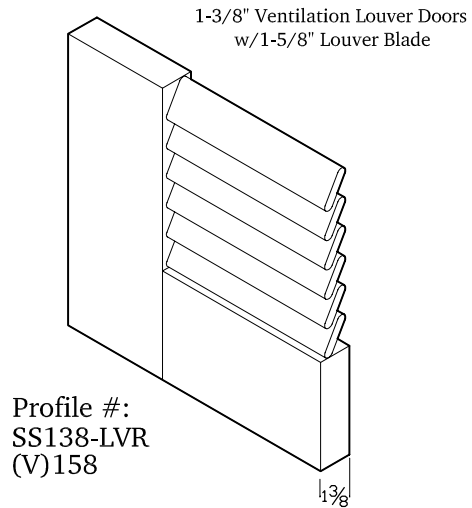

LOUVER Series Standard Cross Sections Drawings

* Ventilation Type, No Molding *

LOUVER Series Standard Cross Sections Drawings

* Privacy Type, No Molding *

1-3/4" Privacy Louver Doors
w/1-5/8" Louver Blade

Profile #:
SS134-LVR
(P)158

1-3/4" Privacy Louver Doors
w/2-1/4" Louver Blade

Profile #:
SS134-LVR
(P)214

1-3/4" Privacy Louver Doors
w/3-1/4" Louver Blade

Profile #:
SS134-LVR
(P)314

1-3/8" Privacy Louver Doors
w/1-5/8" Louver Blade

Profile #:
SS138-LVR
(P)158

1-3/8" Privacy Louver Doors
w/2-1/4" Louver Blade

Profile #:
SS138-LVR
(P)214

1-3/8" Privacy Louver Doors
w/3-1/4" Louver Blade

Profile #:
SS138-LVR
(P)314