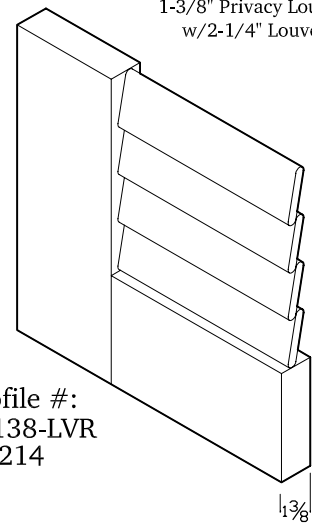

Profile #:
SS134-LVR
(P)158

1-3/4" Privacy Louver Doors
w/2-1/4" Louver Blade

Profile #:
SS134-LVR
(P)214

1-3/4" Privacy Louver Doors
w/3-1/4" Louver Blade

Profile #:
SS134-LVR
(P)314

1-3/8" Privacy Louver Doors
w/1-5/8" Louver Blade

Profile #:
SS138-LVR
(P)158

1-3/8" Privacy Louver Doors
w/2-1/4" Louver Blade

Profile #:
SS138-LVR
(P)214

1-3/8" Privacy Louver Doors
w/3-1/4" Louver Blade

Profile #:
SS138-LVR
(P)314