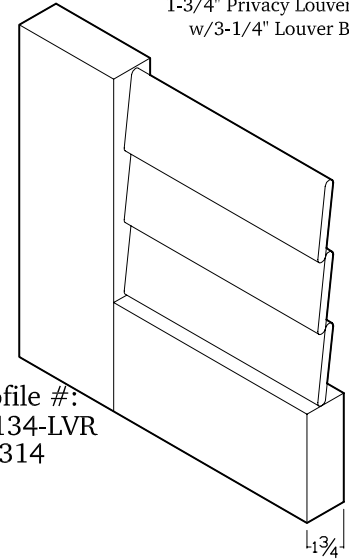

LOUVER Series Standard Cross Sections Drawings

* Ventilation Type, No Molding *

LOUVER Series Standard Cross Sections Drawings

* Privacy Type, No Molding *

1-3/4" Privacy Louver Doors
w/1-5/8" Louver Blade

Profile #:
SS134-LVR
(P)158

1-3/4" Privacy Louver Doors
w/2-1/4" Louver Blade

Profile #:
SS134-LVR
(P)214

1-3/4" Privacy Louver Doors
w/3-1/4" Louver Blade

Profile #:
SS134-LVR
(P)314

1-3/8" Privacy Louver Doors
w/1-5/8" Louver Blade

Profile #:
SS138-LVR
(P)158

1-3/8" Privacy Louver Doors
w/2-1/4" Louver Blade

Profile #:
SS138-LVR
(P)214

1-3/8" Privacy Louver Doors
w/3-1/4" Louver Blade

Profile #:
SS138-LVR
(P)314