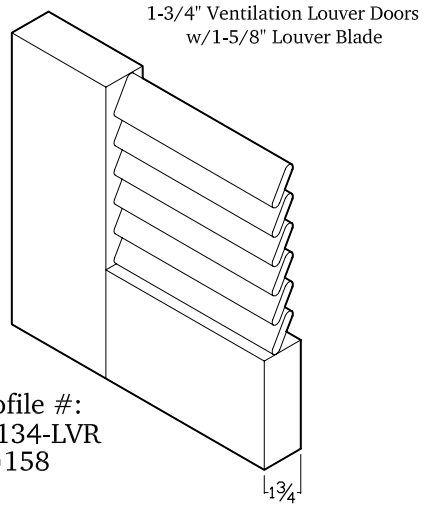

LOUVER Series Standard Cross Sections Drawings

* Ventilation Type, No Molding *

LOUVER Series Standard Cross Sections Drawings

* Privacy Type, No Molding *

1-3/4" Privacy Louver Doors
w/1-5/8" Louver Blade

Profile #:
SS134-LVR
(P)158

1-3/4" Privacy Louver Doors
w/2-1/4" Louver Blade

Profile #:
SS134-LVR
(P)214

1-3/4" Privacy Louver Doors
w/3-1/4" Louver Blade

Profile #:
SS134-LVR
(P)314

1-3/8" Privacy Louver Doors
w/1-5/8" Louver Blade

Profile #:
SS138-LVR
(P)158

1-3/8" Privacy Louver Doors
w/2-1/4" Louver Blade

Profile #:
SS138-LVR
(P)214

1-3/8" Privacy Louver Doors
w/3-1/4" Louver Blade

Profile #:
SS138-LVR
(P)314