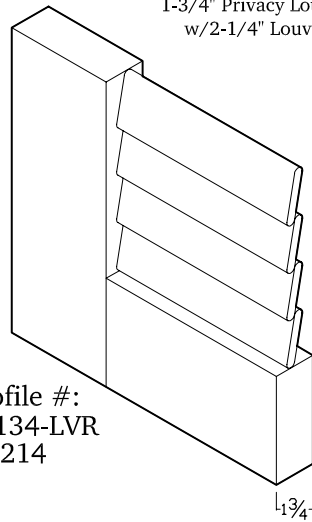

LOUVER Series Standard Cross Sections Drawings

* Ventilation Type, No Molding *

LOUVER Series Standard Cross Sections Drawings

* Privacy Type, No Molding *

1-3/4" Privacy Louver Doors
w/1-5/8" Louver Blade

Profile #:
SS134-LVR
(P)158

1-3/4" Privacy Louver Doors
w/2-1/4" Louver Blade

Profile #:
SS134-LVR
(P)214

1-3/4" Privacy Louver Doors
w/3-1/4" Louver Blade

Profile #:
SS134-LVR
(P)314

1-3/8" Privacy Louver Doors
w/1-5/8" Louver Blade

Profile #:
SS138-LVR
(P)158

1-3/8" Privacy Louver Doors
w/2-1/4" Louver Blade

Profile #:
SS138-LVR
(P)214

1-3/8" Privacy Louver Doors
w/3-1/4" Louver Blade

Profile #:
SS138-LVR
(P)314