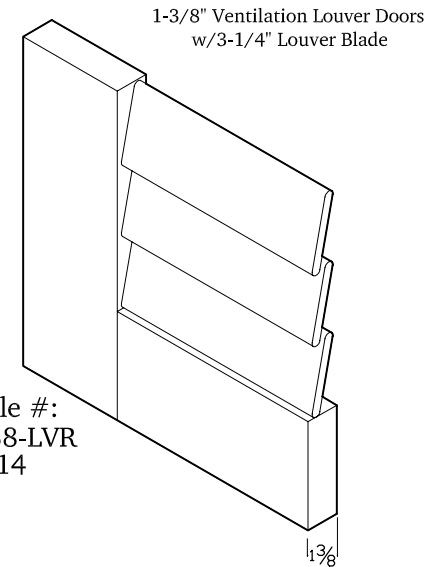

LOUVER Series Standard Cross Sections Drawings

* Ventilation Type, No Molding *

LOUVER Series Standard Cross Sections Drawings

* Privacy Type, No Molding *

1-3/4" Privacy Louver Doors
w/1-5/8" Louver Blade

Profile #:
SS134-LVR
(P)158

1-3/4" Privacy Louver Doors
w/2-1/4" Louver Blade

Profile #:
SS134-LVR
(P)214

1-3/4" Privacy Louver Doors
w/3-1/4" Louver Blade

Profile #:
SS134-LVR
(P)314

1-3/8" Privacy Louver Doors
w/1-5/8" Louver Blade

Profile #:
SS138-LVR
(P)158

1-3/8" Privacy Louver Doors
w/2-1/4" Louver Blade

Profile #:
SS138-LVR
(P)214

1-3/8" Privacy Louver Doors
w/3-1/4" Louver Blade

Profile #:
SS138-LVR
(P)314