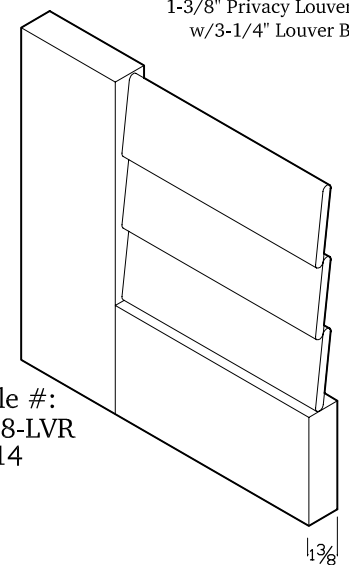

Profile #:
SS134-LVR
(P)158

1-3/4" Privacy Louver Doors
w/2-1/4" Louver Blade

Profile #:
SS134-LVR
(P)214

1-3/4" Privacy Louver Doors
w/3-1/4" Louver Blade

Profile #:
SS134-LVR
(P)314

1-3/8" Privacy Louver Doors
w/1-5/8" Louver Blade

Profile #:
SS138-LVR
(P)158

1-3/8" Privacy Louver Doors
w/2-1/4" Louver Blade

Profile #:
SS138-LVR
(P)214

1-3/8" Privacy Louver Doors
w/3-1/4" Louver Blade

Profile #:
SS138-LVR
(P)314