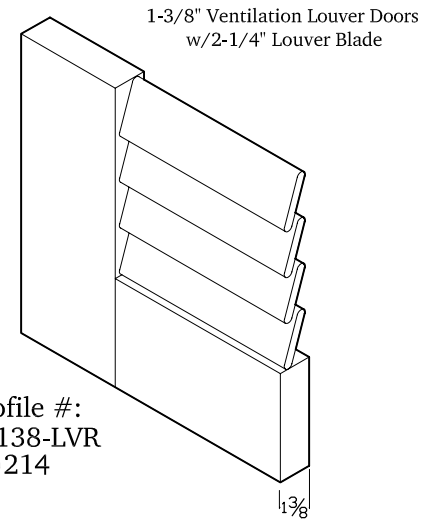

LOUVER Series Standard Cross Sections Drawings

* Ventilation Type, No Molding *

LOUVER Series Standard Cross Sections Drawings

* Privacy Type, No Molding *

1-3/4" Privacy Louver Doors
w/1-5/8" Louver Blade

Profile #:
SS134-LVR
(P)158

1-3/4" Privacy Louver Doors
w/2-1/4" Louver Blade

Profile #:
SS134-LVR
(P)214

1-3/4" Privacy Louver Doors
w/3-1/4" Louver Blade

Profile #:
SS134-LVR
(P)314

1-3/8" Privacy Louver Doors
w/1-5/8" Louver Blade

Profile #:
SS138-LVR
(P)158

1-3/8" Privacy Louver Doors
w/2-1/4" Louver Blade

Profile #:
SS138-LVR
(P)214

1-3/8" Privacy Louver Doors
w/3-1/4" Louver Blade

Profile #:
SS138-LVR
(P)314