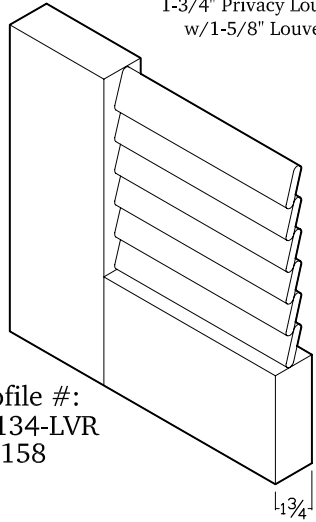

LOUVER Series Standard Cross Sections Drawings

* Ventilation Type, No Molding *

LOUVER Series Standard Cross Sections Drawings

* Privacy Type, No Molding *

1-3/4" Privacy Louver Doors
w/1-5/8" Louver Blade

Profile #:
SS134-LVR
(P)158

1-3/4" Privacy Louver Doors
w/2-1/4" Louver Blade

Profile #:
SS134-LVR
(P)214

1-3/4" Privacy Louver Doors
w/3-1/4" Louver Blade

Profile #:
SS134-LVR
(P)314

1-3/8" Privacy Louver Doors
w/1-5/8" Louver Blade

Profile #:
SS138-LVR
(P)158

1-3/8" Privacy Louver Doors
w/2-1/4" Louver Blade

Profile #:
SS138-LVR
(P)214

1-3/8" Privacy Louver Doors
w/3-1/4" Louver Blade

Profile #:
SS138-LVR
(P)314