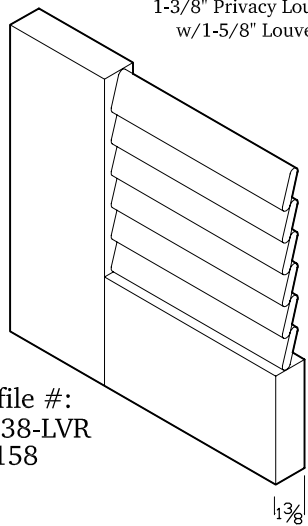

Profile #:
SS134-LVR
(P)158

1-3/4" Privacy Louver Doors
w/2-1/4" Louver Blade

Profile #:
SS134-LVR
(P)214

1-3/4" Privacy Louver Doors
w/3-1/4" Louver Blade

Profile #:
SS134-LVR
(P)314

1-3/8" Privacy Louver Doors
w/1-5/8" Louver Blade

Profile #:
SS138-LVR
(P)158

1-3/8" Privacy Louver Doors
w/2-1/4" Louver Blade

Profile #:
SS138-LVR
(P)214

1-3/8" Privacy Louver Doors
w/3-1/4" Louver Blade

Profile #:
SS138-LVR
(P)314