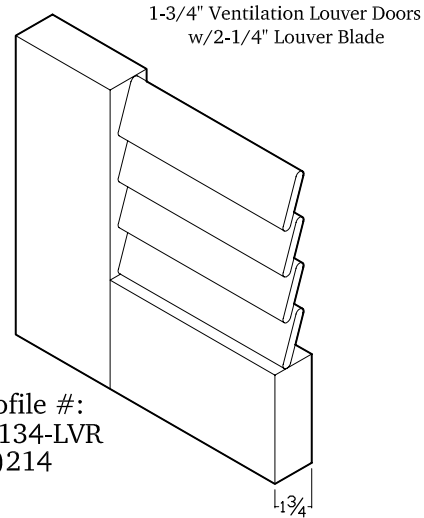

LOUVER Series Standard Cross Sections Drawings

* Ventilation Type, No Molding *

LOUVER Series Standard Cross Sections Drawings

* Privacy Type, No Molding *

1-3/4" Privacy Louver Doors
w/1-5/8" Louver Blade

Profile #:
SS134-LVR
(P)158

1-3/4" Privacy Louver Doors
w/2-1/4" Louver Blade

Profile #:
SS134-LVR
(P)214

1-3/4" Privacy Louver Doors
w/3-1/4" Louver Blade

Profile #:
SS134-LVR
(P)314

1-3/8" Privacy Louver Doors
w/1-5/8" Louver Blade

Profile #:
SS138-LVR
(P)158

1-3/8" Privacy Louver Doors
w/2-1/4" Louver Blade

Profile #:
SS138-LVR
(P)214

1-3/8" Privacy Louver Doors
w/3-1/4" Louver Blade

Profile #:
SS138-LVR
(P)314