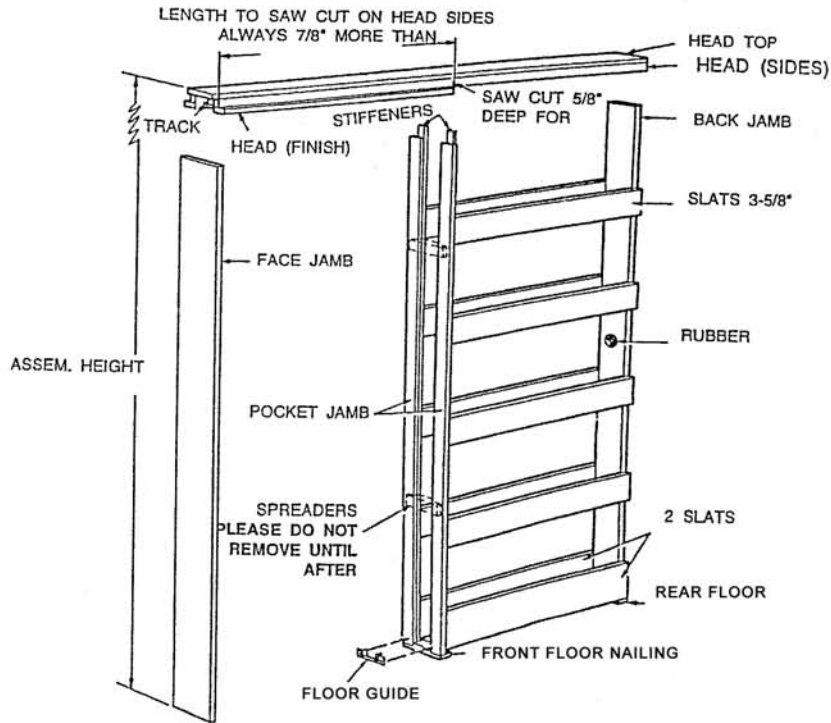

Pocket Frames

We make our own Pocket Frames (prices on quote)

Track & Hardware for Pocket & By-pass Doors

Heavy duty for door up to 200 lbs (prices on quote)

Track & Hardware for Bi-fold Doors

Heavy duty for door up to 100 lbs (prices on quote)