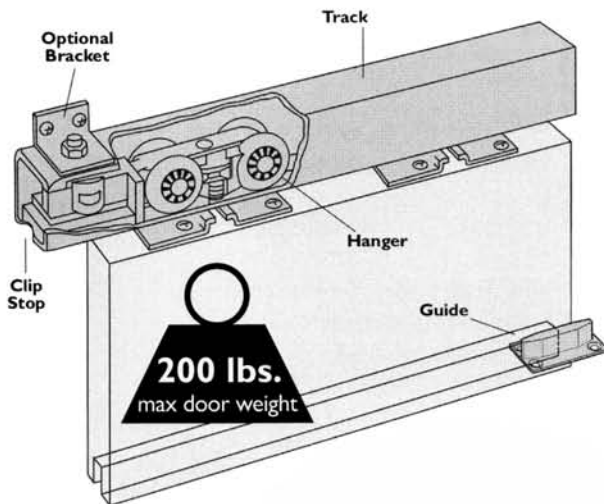

Pocket Frames

We make our own Pocket Frames (prices on quote)

Track & Hardware for Pocket & By-pass Doors

Heavy duty for door up to 200 lbs (prices on quote)

Track & Hardware for Bi-fold Doors

Heavy duty for door up to 100 lbs (prices on quote)